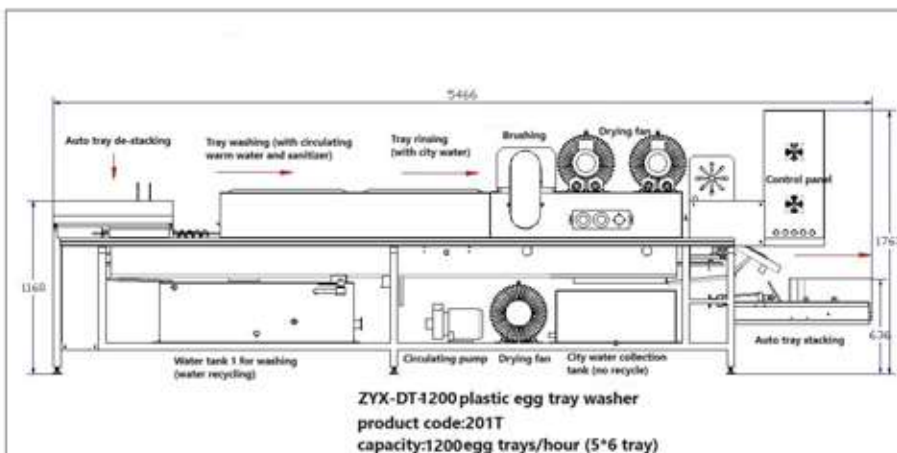

Model	ZYX-DT-1200
Product code	201T
Capacity	1200 trays/hour
Speed	Adjustable
Power	18.2KW (excluded air compressor)
Voltage	380V-415V, 50HZ, 3-phase
People	One
Dimension (L* W* H)	5.47*1.0*1.76 M
Net weight	750 kg
Gross weight	1000 kg
Function	Automatic egg tray de-stacking, sanitizing, washing & rinsing, drying and automatic egg tray stacking